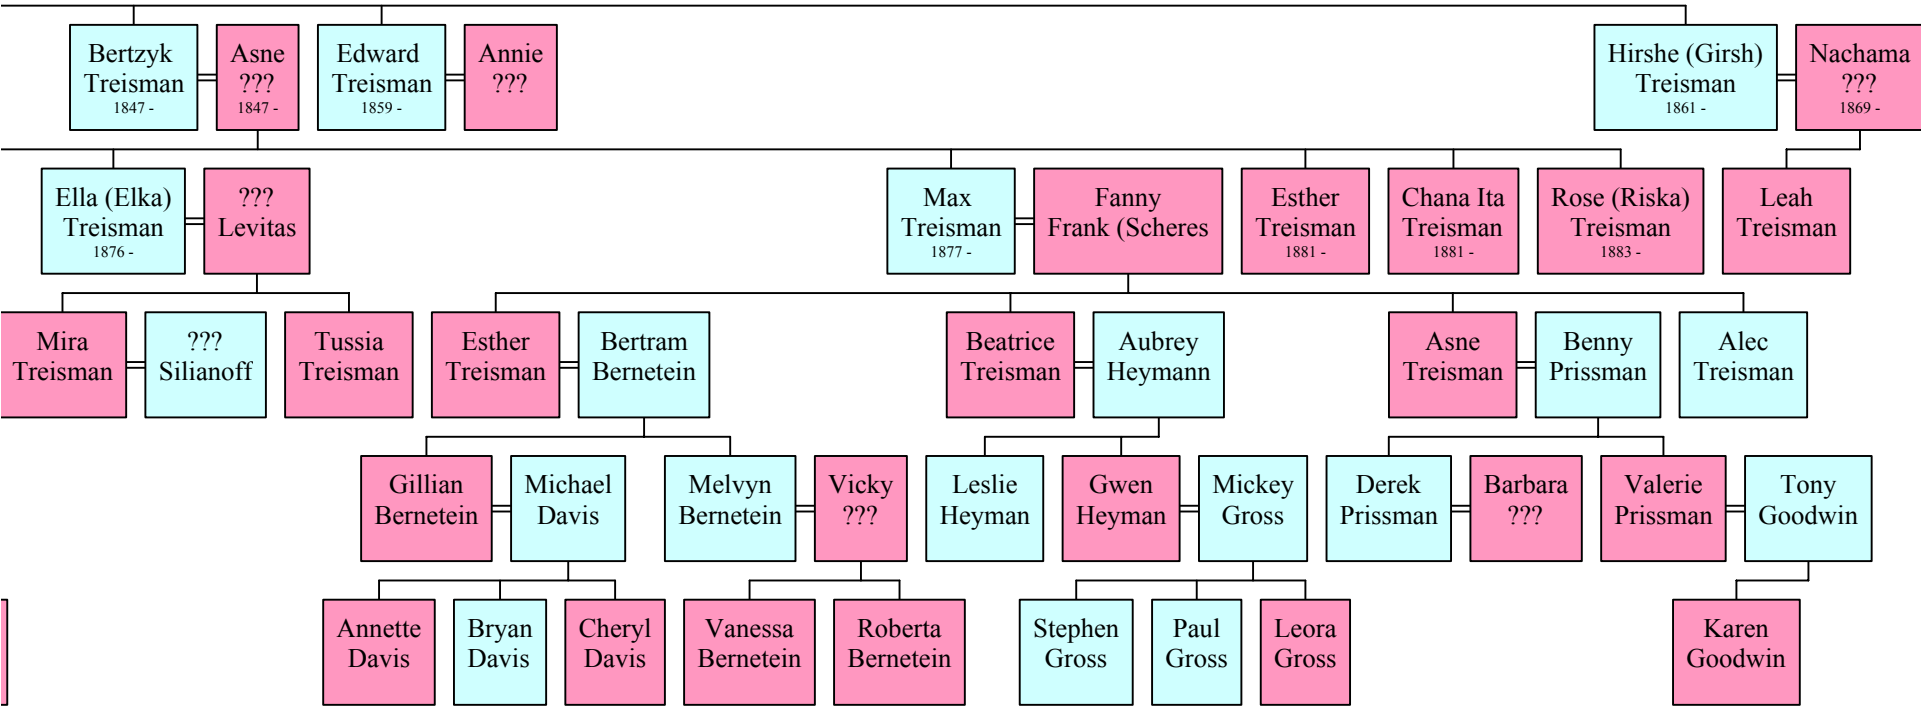

Elka E  
Wolp  
1865 - 19

Alice  
Perl  
March -

Max  
Platzky  
1889 - 1959

Manfred  
Platt  
186 - 2001

Andee  
Morrison  
1926 -

Morris L.  
Platt  
1917 - 1994

Christobel  
Cusworth  
July -

Thelma E.  
Platzky  
1922 -

John  
Bloch  
1919 -

Beth  
Head

Anthea Sarah  
Platt  
1952 -

Reinhard  
Haupt

Brandon David  
Platt  
1952 -

Lynne  
Hinson  
1958 -

Ian  
Platt

Tracy  
Platt

Joshua Nelson  
Platt  
1993 -

Judith Marina  
Haupt  
1978 -

David Asher  
Platt  
1991 -

Antony  
Puggia  
1991 -

Emmie C.  
Puggia  
1994 -

Boris  
Platt

Viggo  
Platt

Leo  
Platt  
2000 -

Susannah C.  
Bloch

Cameron C.  
Bloch  
2002 -

Angu  
Bloc  
2003 -

*Descendants of Hersch (Leyzer Girsh) Treisman*

n