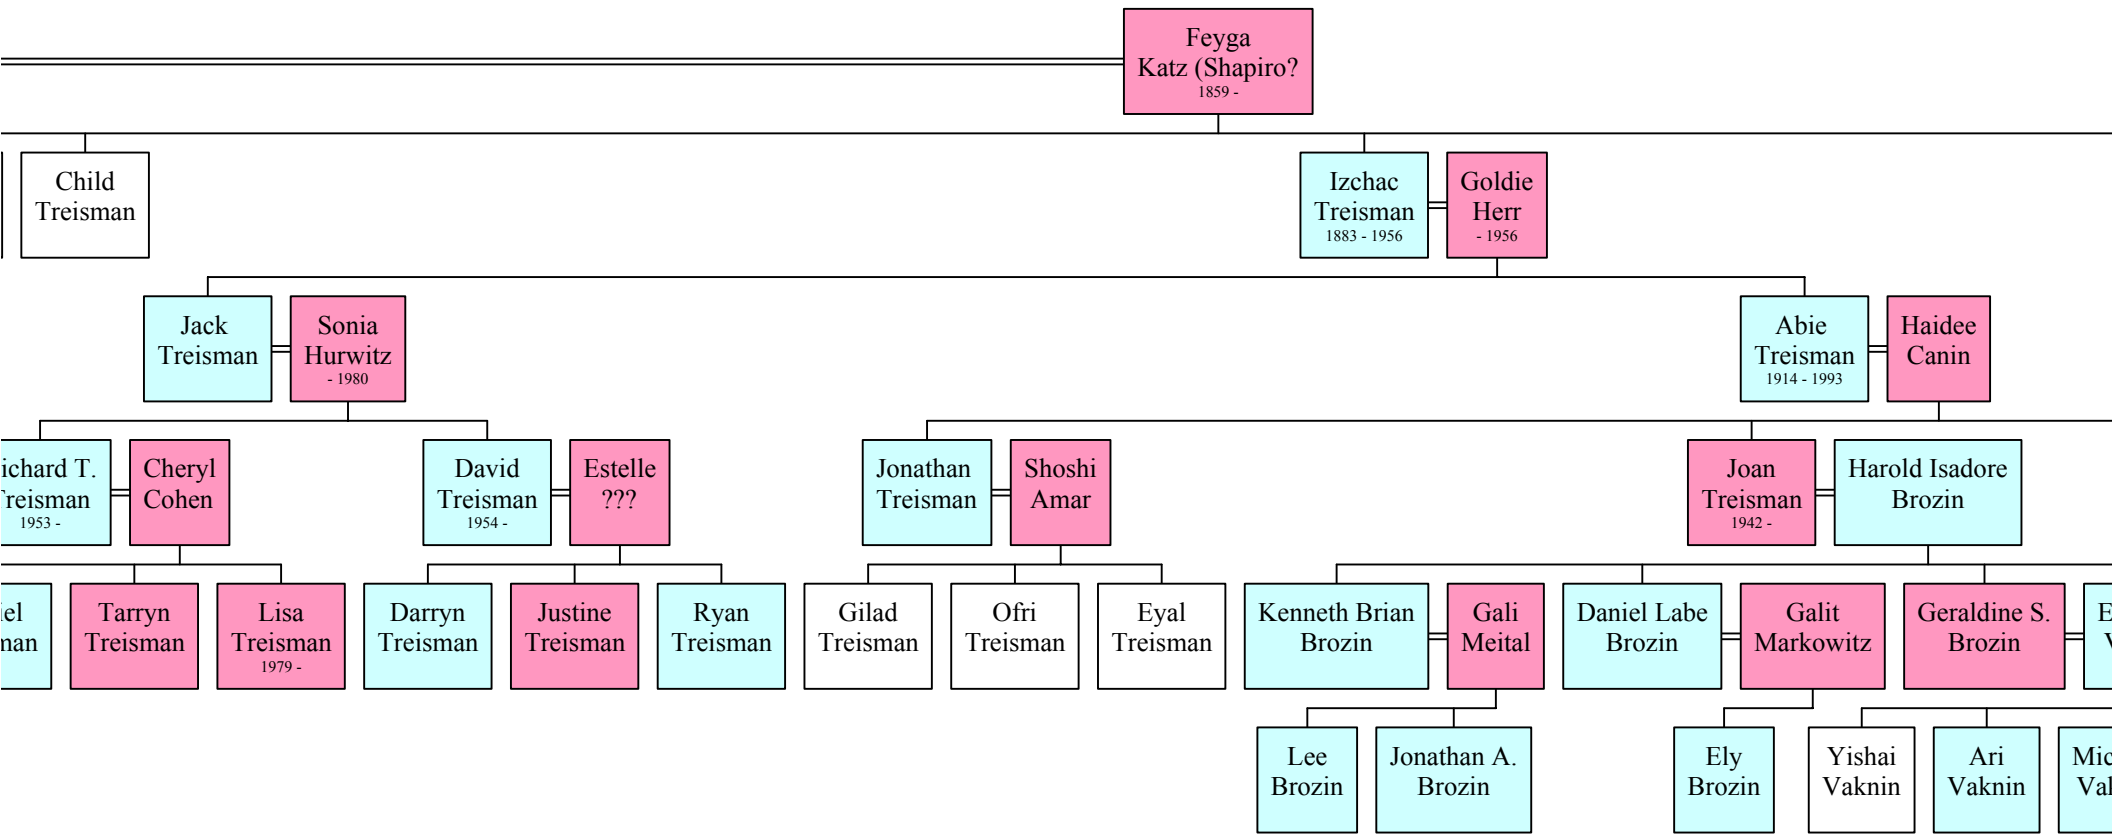

John  
Bloch  
1919 -

Beth  
Head

Anthea Sarah  
Platt  
1952 -

Reinhard  
Haupt

Brandon David  
Platt  
1952 -

Lynne  
Hinson  
1958 -

Ian  
Platt

Tracy  
Platt

Joshua Nelson  
Platt  
1993 -

Judith Marina  
Haupt  
1978 -

David Asher  
Platt  
1991 -

Antony  
Puggia  
1991 -

Emmie C.  
Puggia  
1994 -

Boris  
Platt

Viggo  
Platt

Leo  
Platt  
2000 -

Susannah C.  
Bloch

Cameron C.  
Bloch  
2002 -

Angu  
Bloc  
2003 -

*Descendants of Hersch (Leyzer Girsh) Treisman*

n