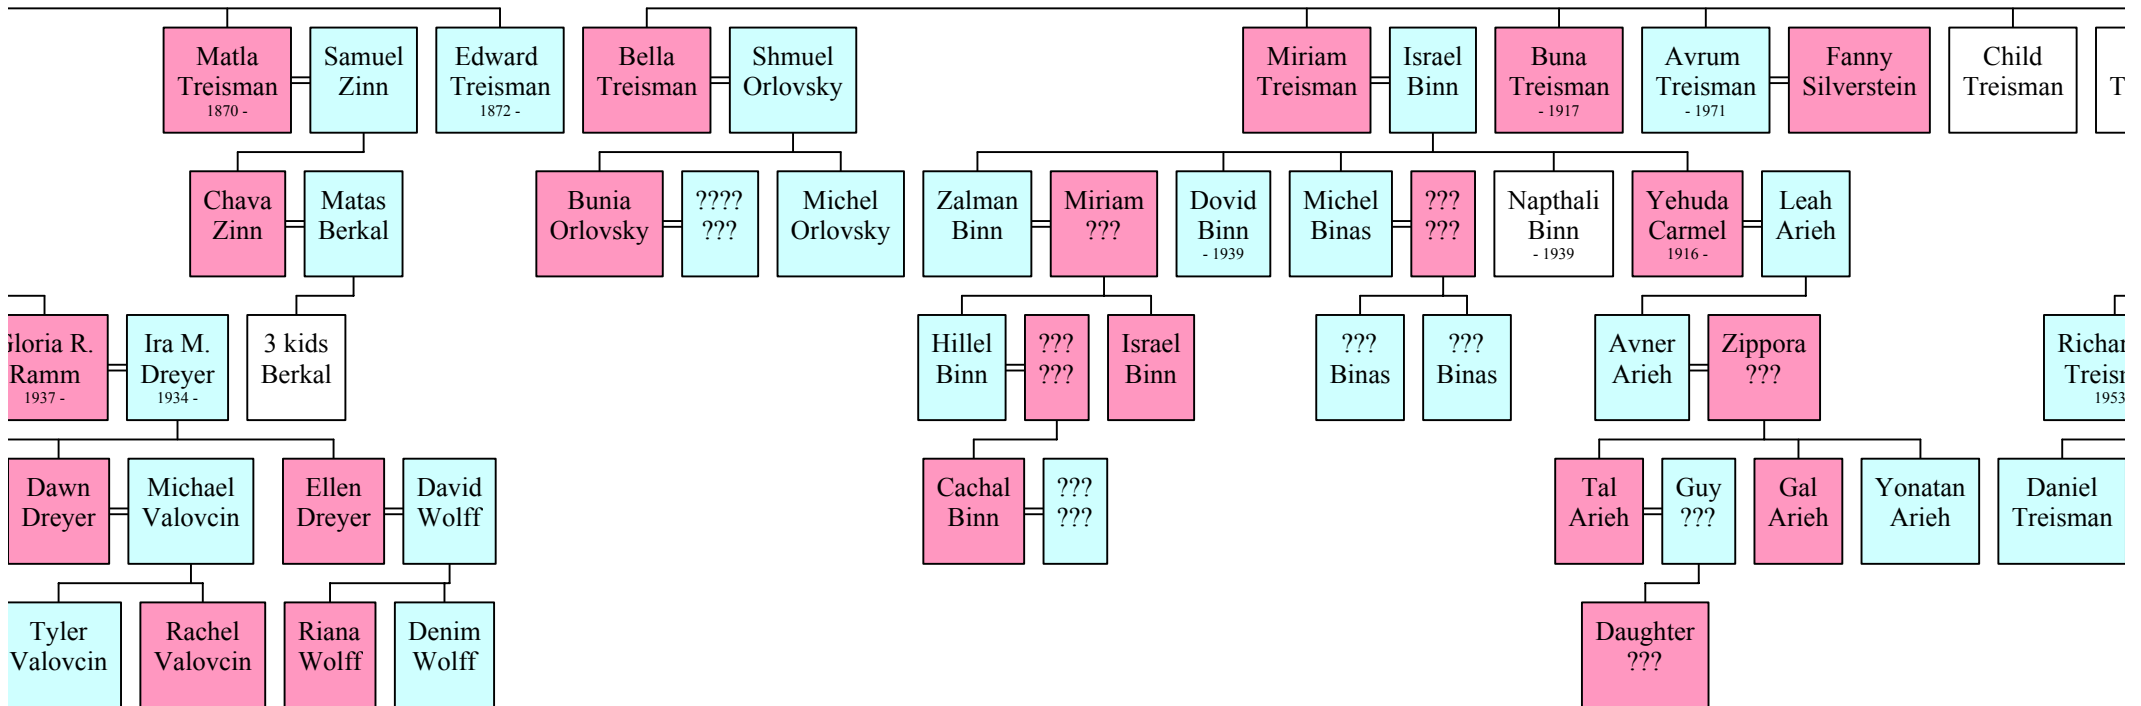

Elka E  
Wolp  
1865 - 19

Alice  
Perl  
March -

Max  
Platzky  
1889 - 1959

Manfred  
Platt  
186 - 2001

Andee  
Morrison  
1926 -

Morris L.  
Platt  
1917 - 1994

Christobel  
Cusworth  
July -

Thelma E.  
Platzky  
1922 -

John  
Bloch  
1919 -

Beth  
Head

Anthea Sarah  
Platt  
1952 -

Reinhard  
Haupt

Brandon David  
Platt  
1952 -

Lynne  
Hinson  
1958 -

Ian  
Platt

Tracy  
Platt

Joshua Nelson  
Platt  
1993 -

Judith Marina  
Haupt  
1978 -

David Asher  
Platt  
1991 -

Antony  
Puggia  
1991 -

Emmie C.  
Puggia  
1994 -

Boris  
Platt

Viggo  
Platt

Leo  
Platt  
2000 -

Susannah C.  
Bloch

Cameron C.  
Bloch  
2002 -

Angu  
Bloc  
2003 -

*Descendants of Hersch (Leyzer Girsh) Treisman*

n