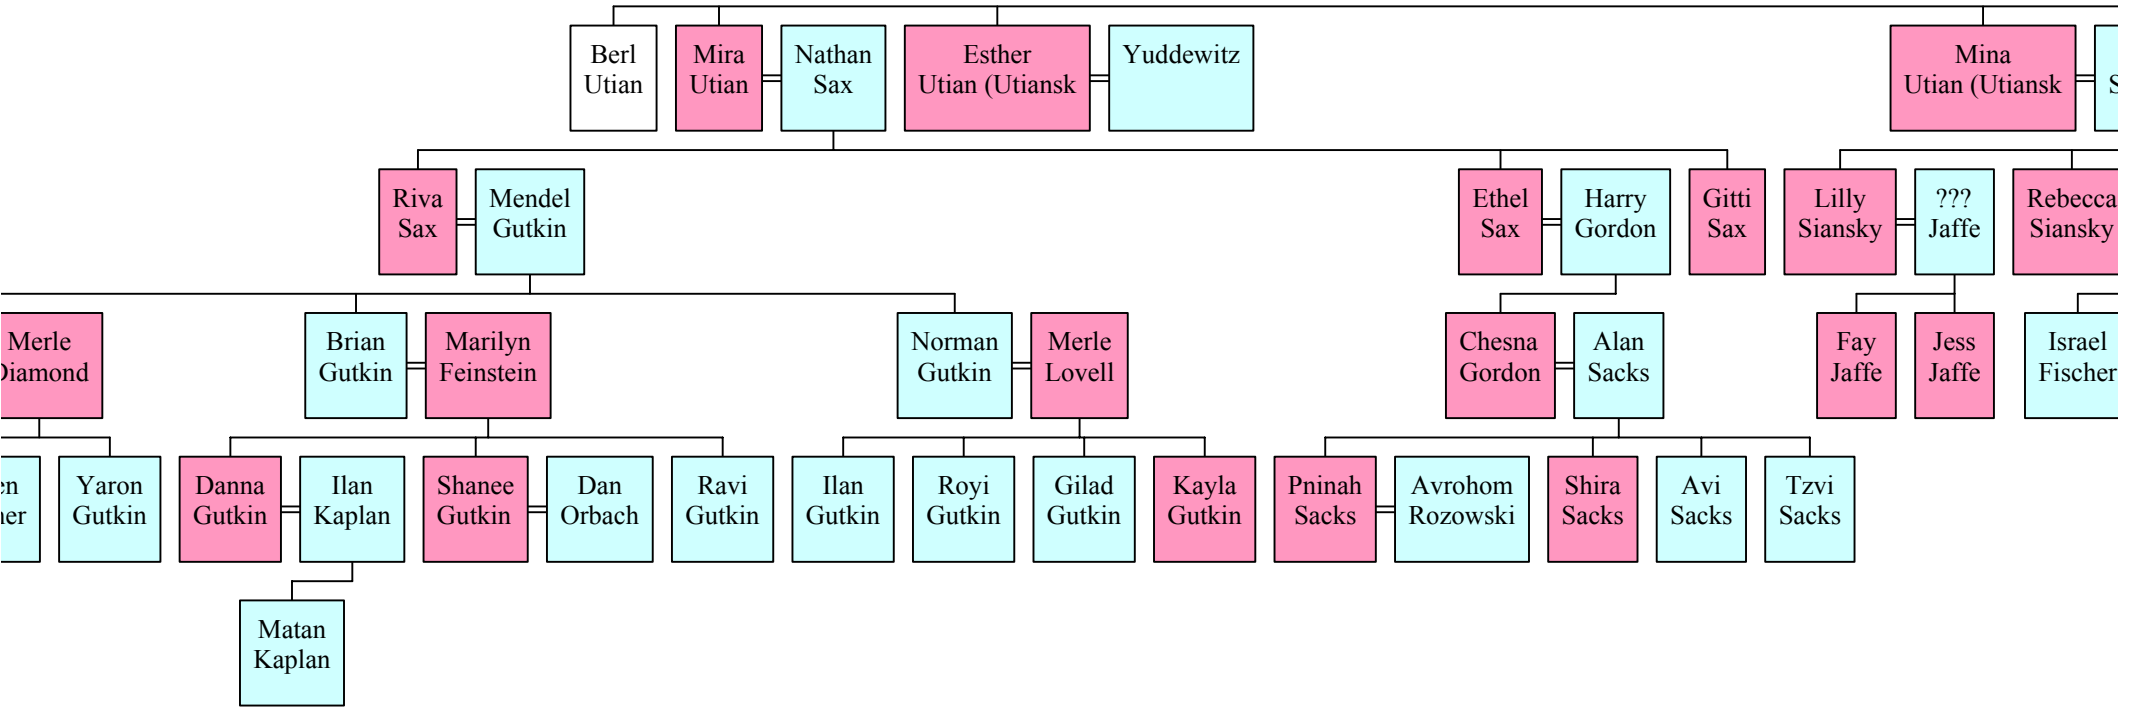

Elka E  
Wolp  
1865 - 19

Alice  
Perl  
March -

Max  
Platzky  
1889 - 1959

Manfred  
Platt  
186 - 2001

Andee  
Morrison  
1926 -

Morris L.  
Platt  
1917 - 1994

Christobel  
Cusworth  
July -

Thelma E.  
Platzky  
1922 -

John  
Bloch  
1919 -

Beth  
Head

Anthea Sarah  
Platt  
1952 -

Reinhard  
Haupt

Brandon David  
Platt  
1952 -

Lynne  
Hinson  
1958 -

Ian  
Platt

Tracy  
Platt

Joshua Nelson  
Platt  
1993 -

Judith Marina  
Haupt  
1978 -

David Asher  
Platt  
1991 -

Antony  
Puggia  
1991 -

Emmie C.  
Puggia  
1994 -

Boris  
Platt

Viggo  
Platt

Leo  
Platt  
2000 -

Susannah C.  
Bloch

Cameron C.  
Bloch  
2002 -

Angu  
Bloc  
2003 -

*Descendants of Hersch (Leyzer Girsh) Treisman*

n