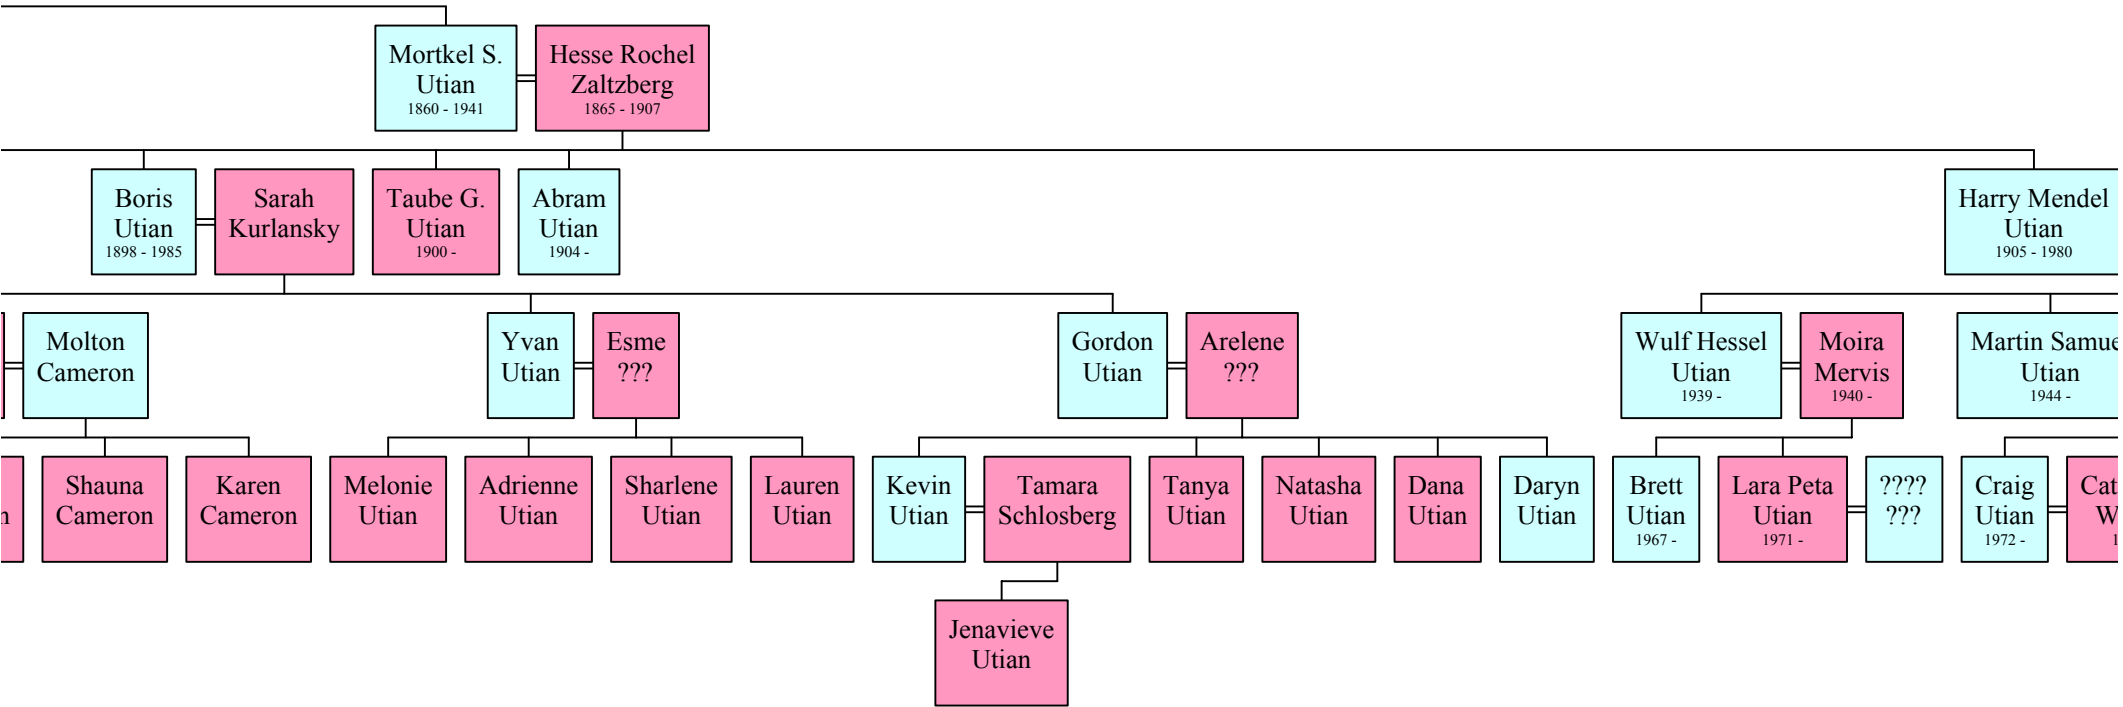

Elka E  
Wolp  
1865 - 19

Alice  
Perl  
March -

Max  
Platzky  
1889 - 1959

Manfred  
Platt  
186 - 2001

Andee  
Morrison  
1926 -

Morris L.  
Platt  
1917 - 1994

Christobel  
Cusworth  
July -

Thelma E.  
Platzky  
1922 -

John  
Bloch  
1919 -

Beth  
Head

Anthea Sarah  
Platt  
1952 -

Reinhard  
Haupt

Brandon David  
Platt  
1952 -

Lynne  
Hinson  
1958 -

Ian  
Platt

Tracy  
Platt

Joshua Nelson  
Platt  
1993 -

Judith Marina  
Haupt  
1978 -

David Asher  
Platt  
1991 -

Antony  
Puggia  
1991 -

Emmie C.  
Puggia  
1994 -

Boris  
Platt

Viggo  
Platt

Leo  
Platt  
2000 -

Susannah C.  
Bloch

Cameron C.  
Bloch  
2002 -

Angu  
Bloc  
2003 -

*Descendants of Hersch (Leyzer Girsh) Treisman*

n