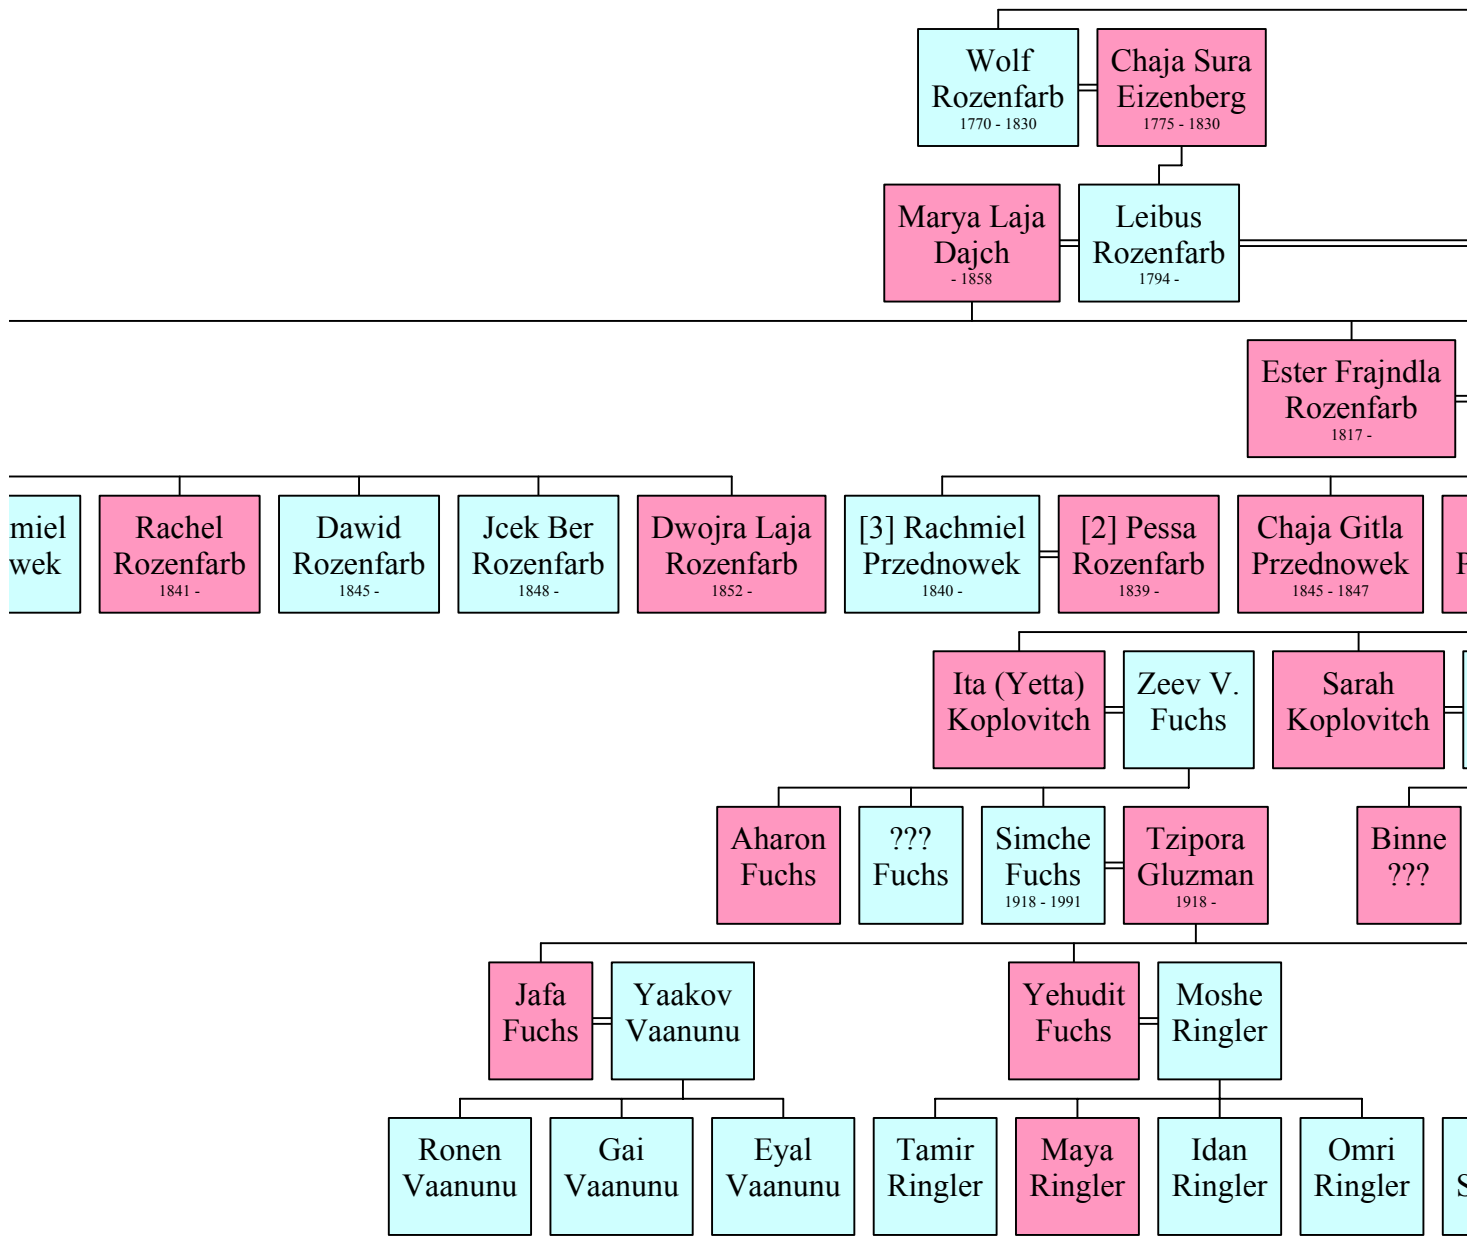

Children

Grandchildren

Great-Grandchildren

2nd Great-Grandchildren

3rd Great-Grandchildren

4th Great-Grandchildren

5th Great-Grandchildren

6th Great-Grandchildren

7th Great-Grandchildren

*Descendants of Leizer*

Leizer  
Rozenfarb

Ba  
Fry  
18

Abraham (Mendel)  
Warshawsky (1875 - 1960) — Dora (Dvora) Koplovitch (1880 - 1966) — Israel Rothbard (- 1959)

Fanny Warshawsky (1901 - 1991) — Joseph Morris (1901 - 1981)

Vera Morris (1923 -) — Betty Jean Morris (1930 -) — Harold Miles Tresman (1928 -)

*izer & Sura Rozenfarb*