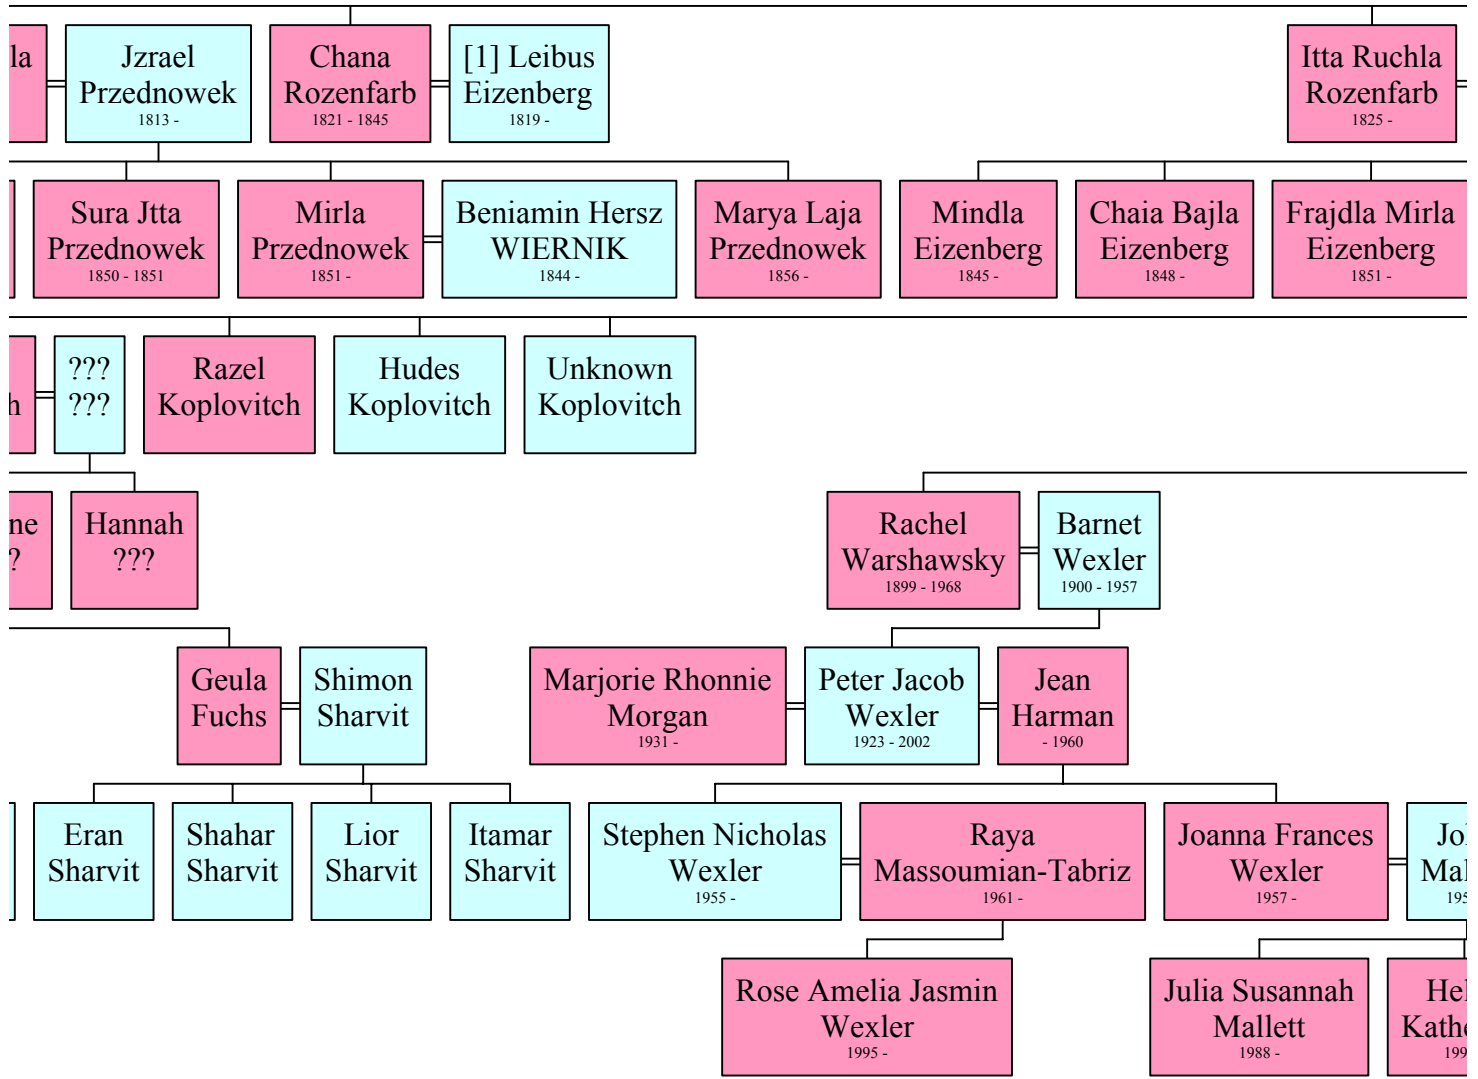

Children

Grandchildren

Great-Grandchildren

2nd Great-Grandchildren

3rd Great-Grandchildren

4th Great-Grandchildren

5th Great-Grandchildren

6th Great-Grandchildren

7th Great-Grandchildren

*Descendants of Leizer*

Leizer  
Rozenfarb

Ba  
Fry  
18

Abraham (Mendel)  
Warshawsky (1875 - 1960) — Dora (Dvora) Koplovitch (1880 - 1966) — Israel Rothbard (- 1959)

Fanny Warshawsky (1901 - 1991) — Joseph Morris (1901 - 1981)

Vera Morris (1923 -) — Betty Jean Morris (1930 -) — Harold Miles Tresman (1928 -)

*izer & Sura Rozenfarb*