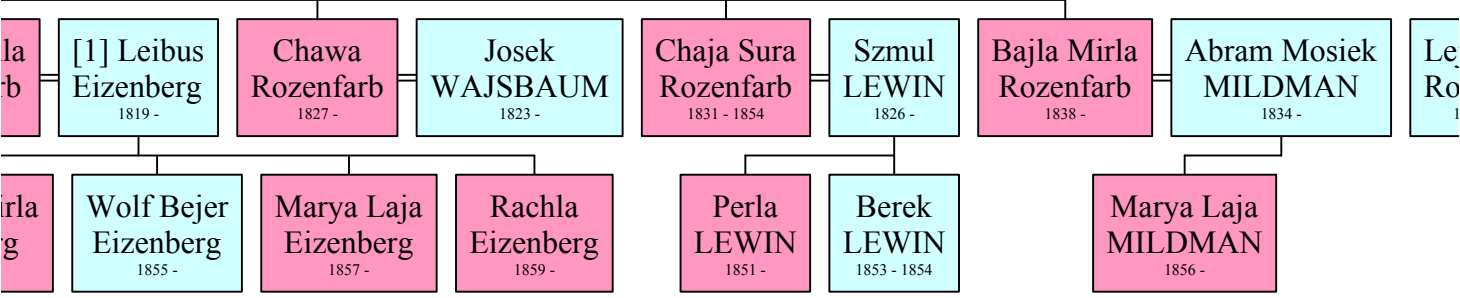

Children

Grandchildren

Great-Grandchildren

2nd Great-Grandchildren

3rd Great-Grandchildren

4th Great-Grandchildren

5th Great-Grandchildren

6th Great-Grandchildren

7th Great-Grandchildren

*Descendants of Leizer*

Leizer  
Rozenfarb

Ba  
Fry  
18

Abraham (Mendel)  
Warshawsky (1875 - 1960) — Dora (Dvora) Koplovitch (1880 - 1966) — Israel Rothbard (- 1959)

Fanny Warshawsky (1901 - 1991) — Joseph Morris (1901 - 1981)

Vera Morris (1923 -) — Betty Jean Morris (1930 -) — Harold Miles Tresman (1928 -)

*izer & Sura Rozenfarb*