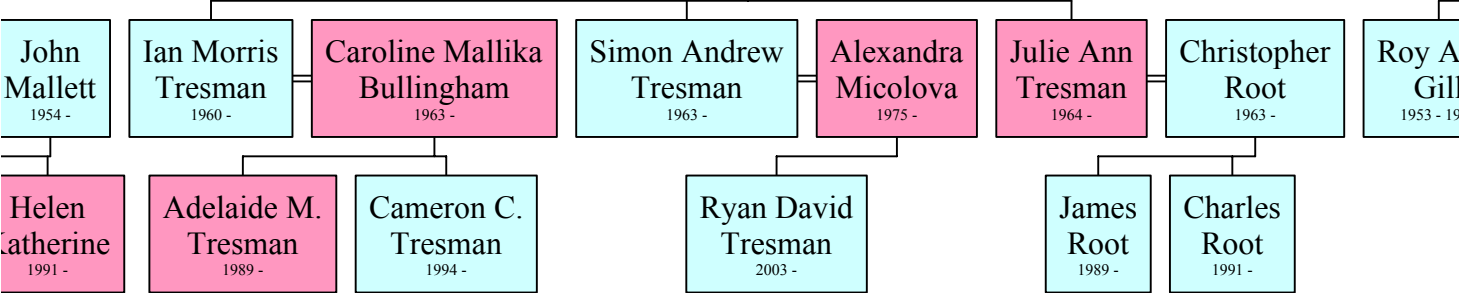

Children

Grandchildren

Great-Grandchildren

2nd Great-Grandchildren

3rd Great-Grandchildren

4th Great-Grandchildren

5th Great-Grandchildren

6th Great-Grandchildren

7th Great-Grandchildren

*Descendants of Leizer*

Leizer  
Rozenfarb

Ba  
Fry  
18

Abraham (Mendel)  
Warshawsky (1875 - 1960) — Dora (Dvora) Koplovitch (1880 - 1966) — Israel Rothbard (- 1959)

Fanny Warshawsky (1901 - 1991) — Joseph Morris (1901 - 1981)

Vera Morris (1923 -) — Betty Jean Morris (1930 -) — Harold Miles Tresman (1928 -)

*izer & Sura Rozenfarb*