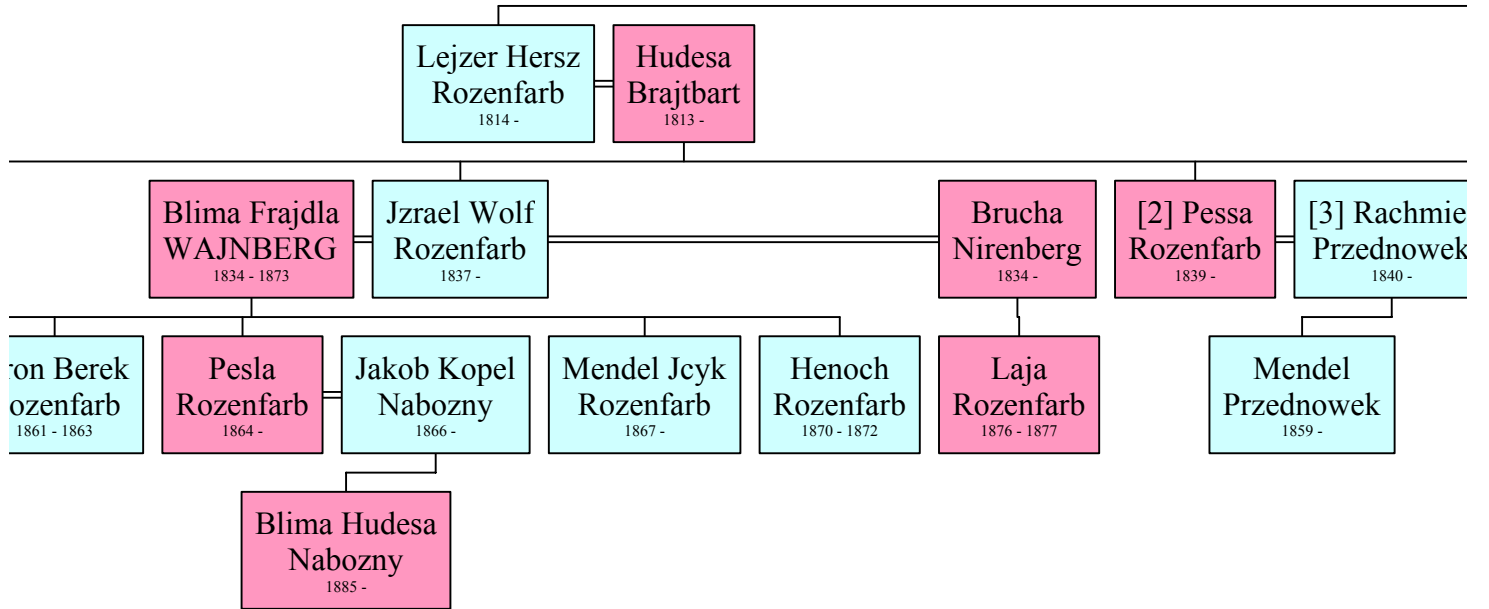

Children

Grandchildren

Great-Grandchildren

2nd Great-Grandchildren

3rd Great-Grandchildren

4th Great-Grandchildren

5th Great-Grandchildren

6th Great-Grandchildren

7th Great-Grandchildren

*Descendants of Leizer*

Leizer  
Rozenfarb

Ba  
Fry  
18

Abraham (Mendel)  
Warshawsky (1875 - 1960) — Dora (Dvora) Koplovitch (1880 - 1966) — Israel Rothbard (- 1959)

Fanny Warshawsky (1901 - 1991) — Joseph Morris (1901 - 1981)

Vera Morris (1923 -) — Betty Jean Morris (1930 -) — Harold Miles Tresman (1928 -)

*izer & Sura Rozenfarb*