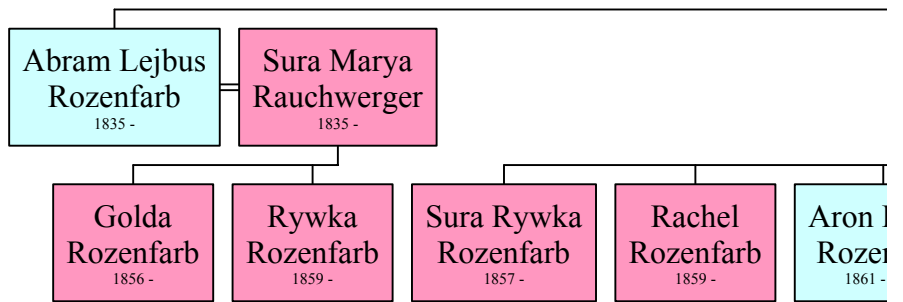

Children

Grandchildren

Great-Grandchildren

2nd Great-Grandchildren

3rd Great-Grandchildren

4th Great-Grandchildren

5th Great-Grandchildren

6th Great-Grandchildren

7th Great-Grandchildren

*Descendants of Leizer*

Leizer  
Rozenfarb

Ba  
Fry  
18

Abraham (Mendel)  
Warshawsky (1875 - 1960) — Dora (Dvora) Koplovitch (1880 - 1966) — Israel Rothbard (- 1959)

Fanny Warshawsky (1901 - 1991) — Joseph Morris (1901 - 1981)

Vera Morris (1923 -) — Betty Jean Morris (1930 -) — Harold Miles Tresman (1928 -)

*izer & Sura Rozenfarb*